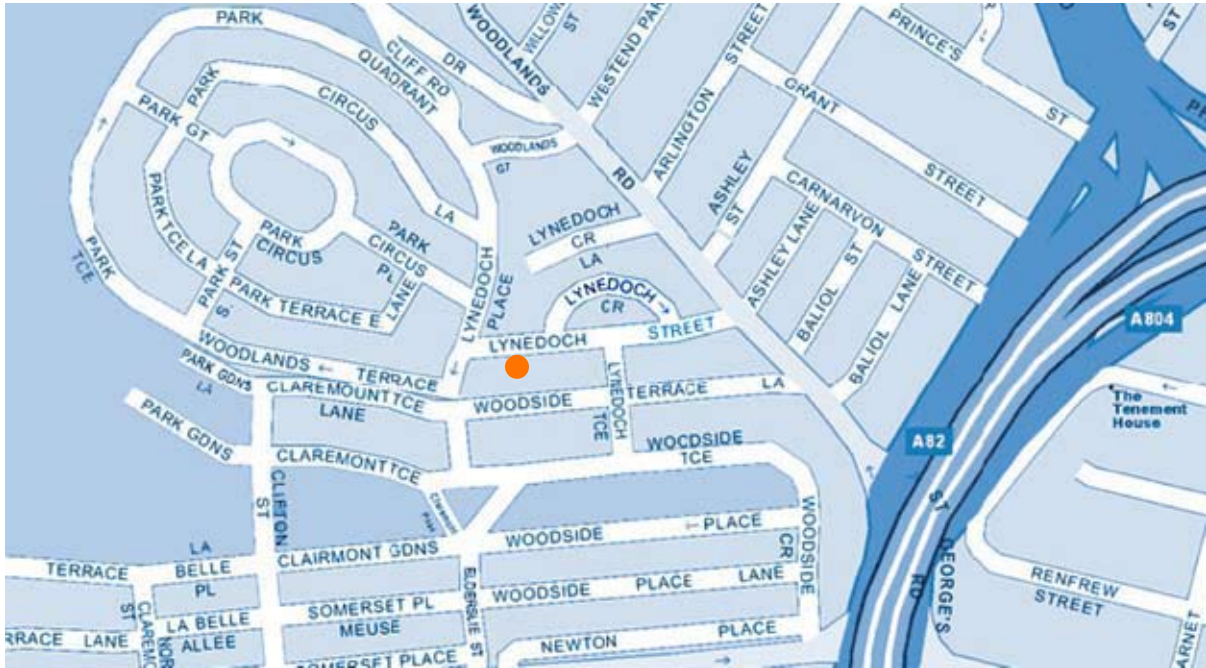

## Directions

Trinity House  
31 Lynedoch Street  
Glasgow G3 6EF  
Tel: 0141 332 3382  
Fax: 0141 332 3389

Leave the M8 at junction 18 (NB it's on the outside lane), keep in right hand lane and prior to first set of traffic lights turn right onto St Georges Road - A804 (signposted Charing Cross, Kelvingrove): go into left hand lane and at traffic lights turn left onto Woodlands Road. At next set of lights, turn left onto Lynedoch Street. Office is at the top of the hill on the left hand side.