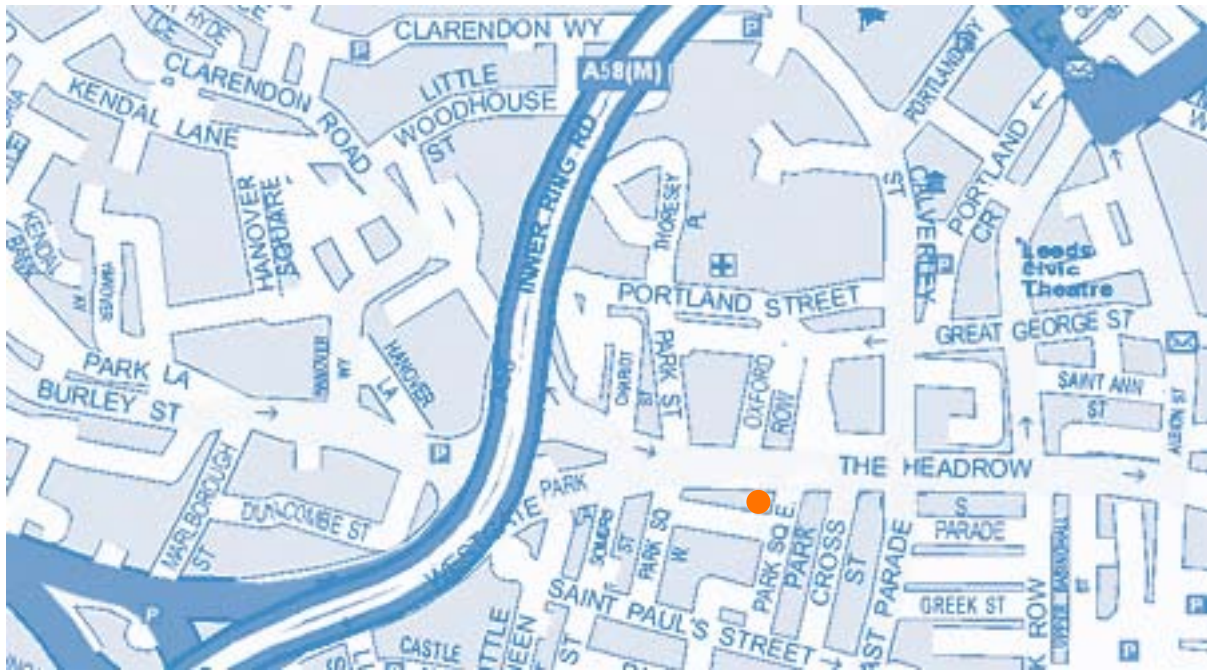

## Directions

Aspect Court Business Centre  
47 Park Square East  
Leeds LS1 2NL  
Tel: 0113 383 5380  
Fax: 0113 383 5381

From train station – Approx 7 mins walk  
Leave the station and head towards the city square which is straight in front of you  
Walk down the street between main ex-post office building and the side of Majestyk's night club  
(Quebec Street)  
Go through the next lights bending right but stay on the left hand pavement  
Take next left by the Bank of Ireland down St Pauls street  
Continue on St Pauls street until you get to park square east  
We are located at the end of Park Square east on the left just opposite Ainsleys Sandwich Bar

By car  
Follow Leeds city centre signs  
Pick up signs for city centre loop  
You will pass Queens Hotel and Majestyk's night club on left  
Go through the next lights bending right but stay in left hand lane  
Take next left by the Bank of Ireland down St Pauls street  
Continue down St Pauls street until you get to Park Square West (just before Pizza Express)  
Turn into Park Square West  
Take the first right  
Take the next left and our building is 10 yards on the left opposite the Ainsleys shop