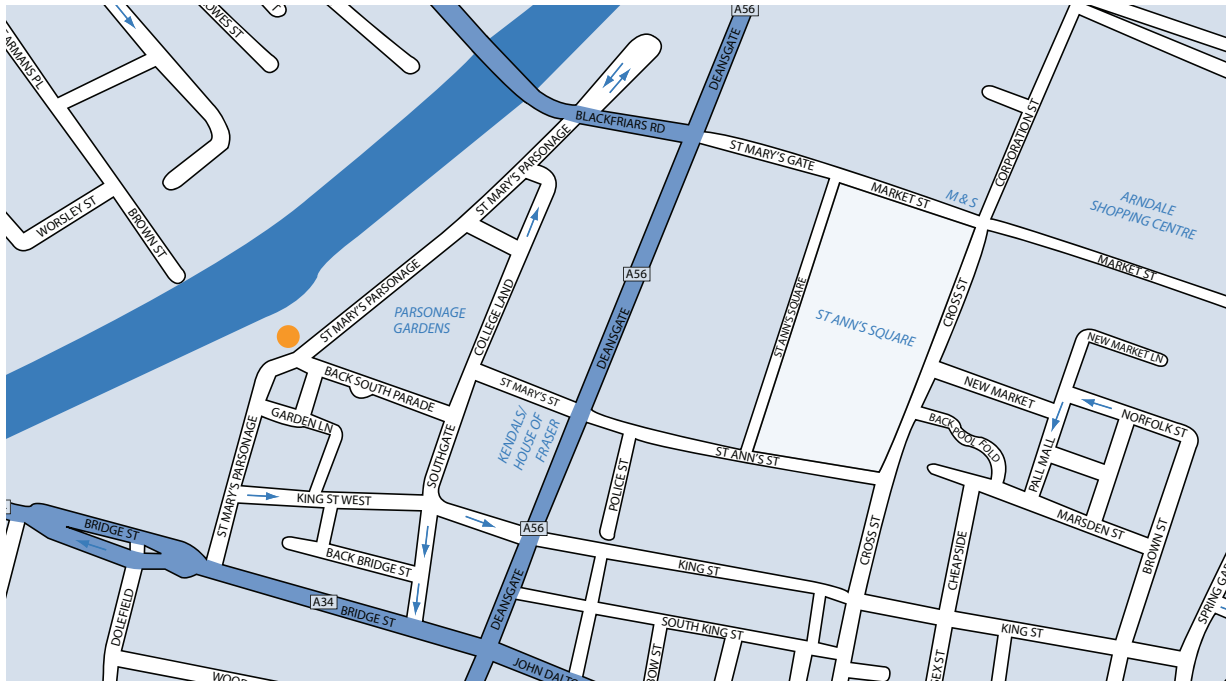

FEATHER BROOKSBANK

Manchester office

Directions

Cardinal House
St Mary's Parsonage
Manchester
M3 2LY

Tel: 0161 834 9793
Fax: 0161 835 1363

Due to the complexity of approaching the Manchester office from different sides of the city, please call ahead for directions.

Parking is available in the NCP directly opposite the end of The Parsonage, on Blackfriars Street.